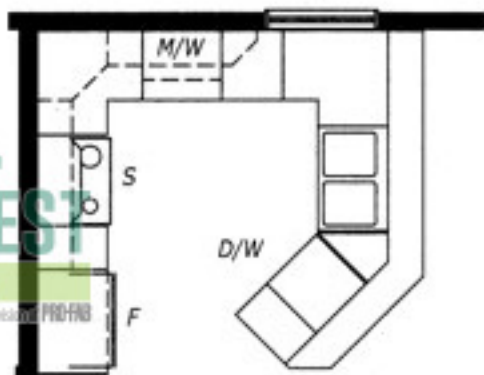

OPTIONAL BATHROOM LAYOUT
C/W SHOWER AND 5 FT. JACUZZI

GUILDCREST
HOMES

4000 PRO-FIB

OPTIONAL KITCHEN LAYOUT