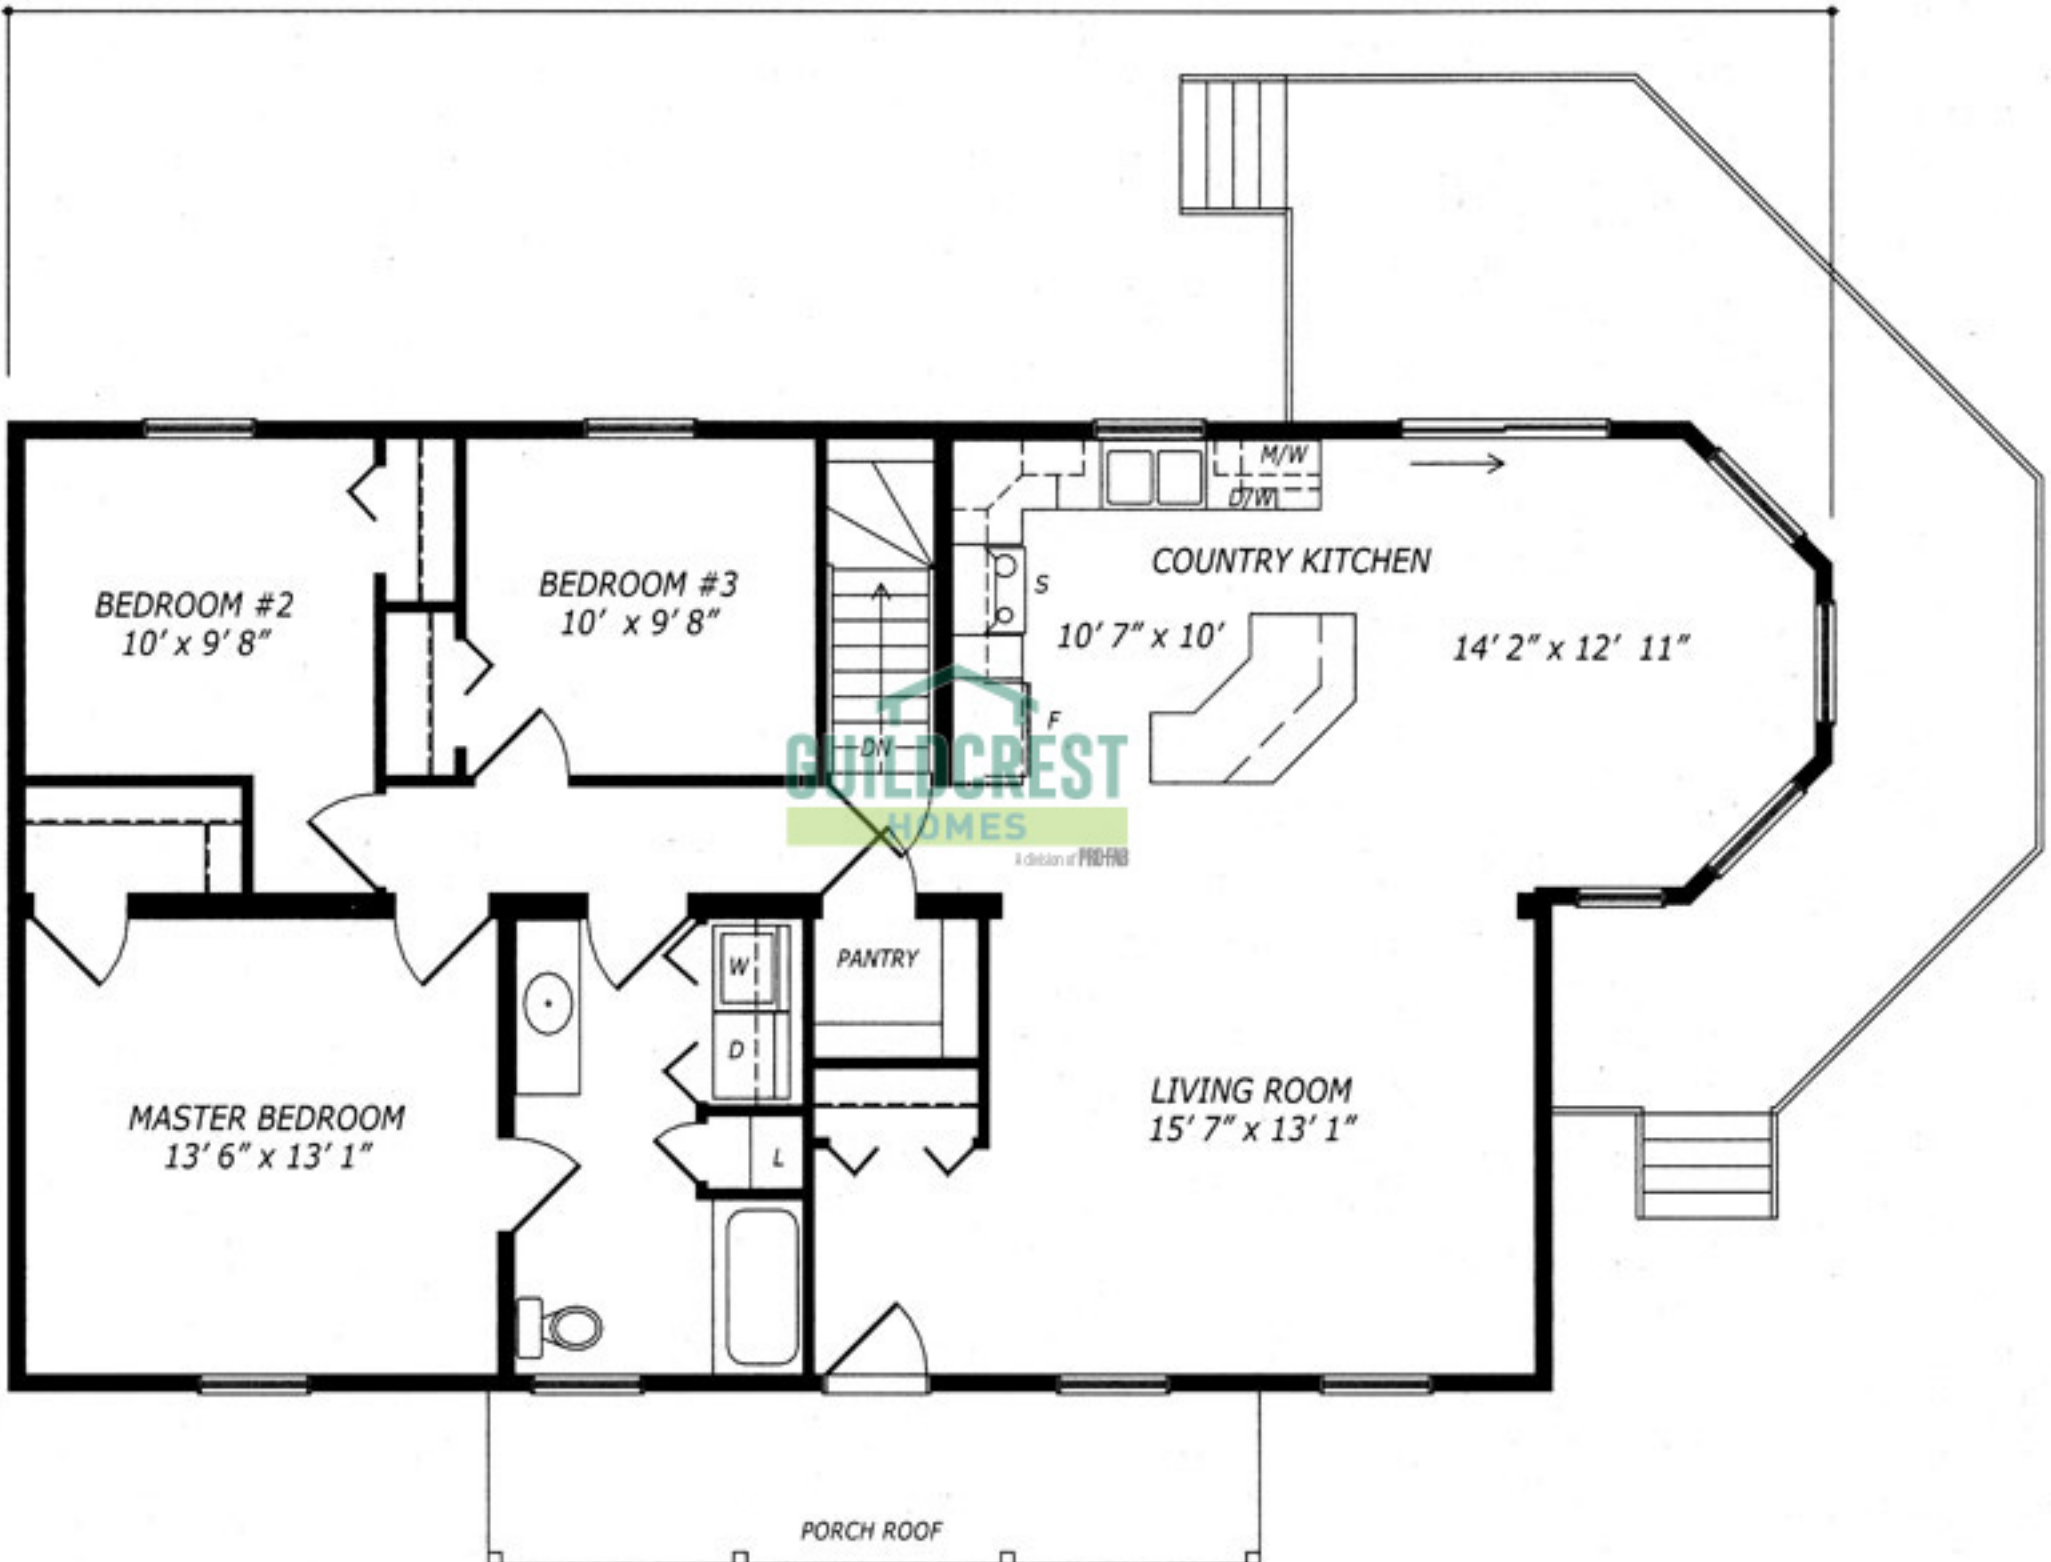

52'

27' 9"

BEDROOM #2
10' x 9' 8"

BEDROOM #3
10' x 9' 8"

MASTER BEDROOM
13' 6" x 13' 1"

COUNTRY KITCHEN

10' 7" x 10'

14' 2" x 12' 11"

LIVING ROOM
15' 7" x 13' 1"

PANTRY

PORCH ROOF

GUILD CREST
HOMES
a division of PRO-FIB