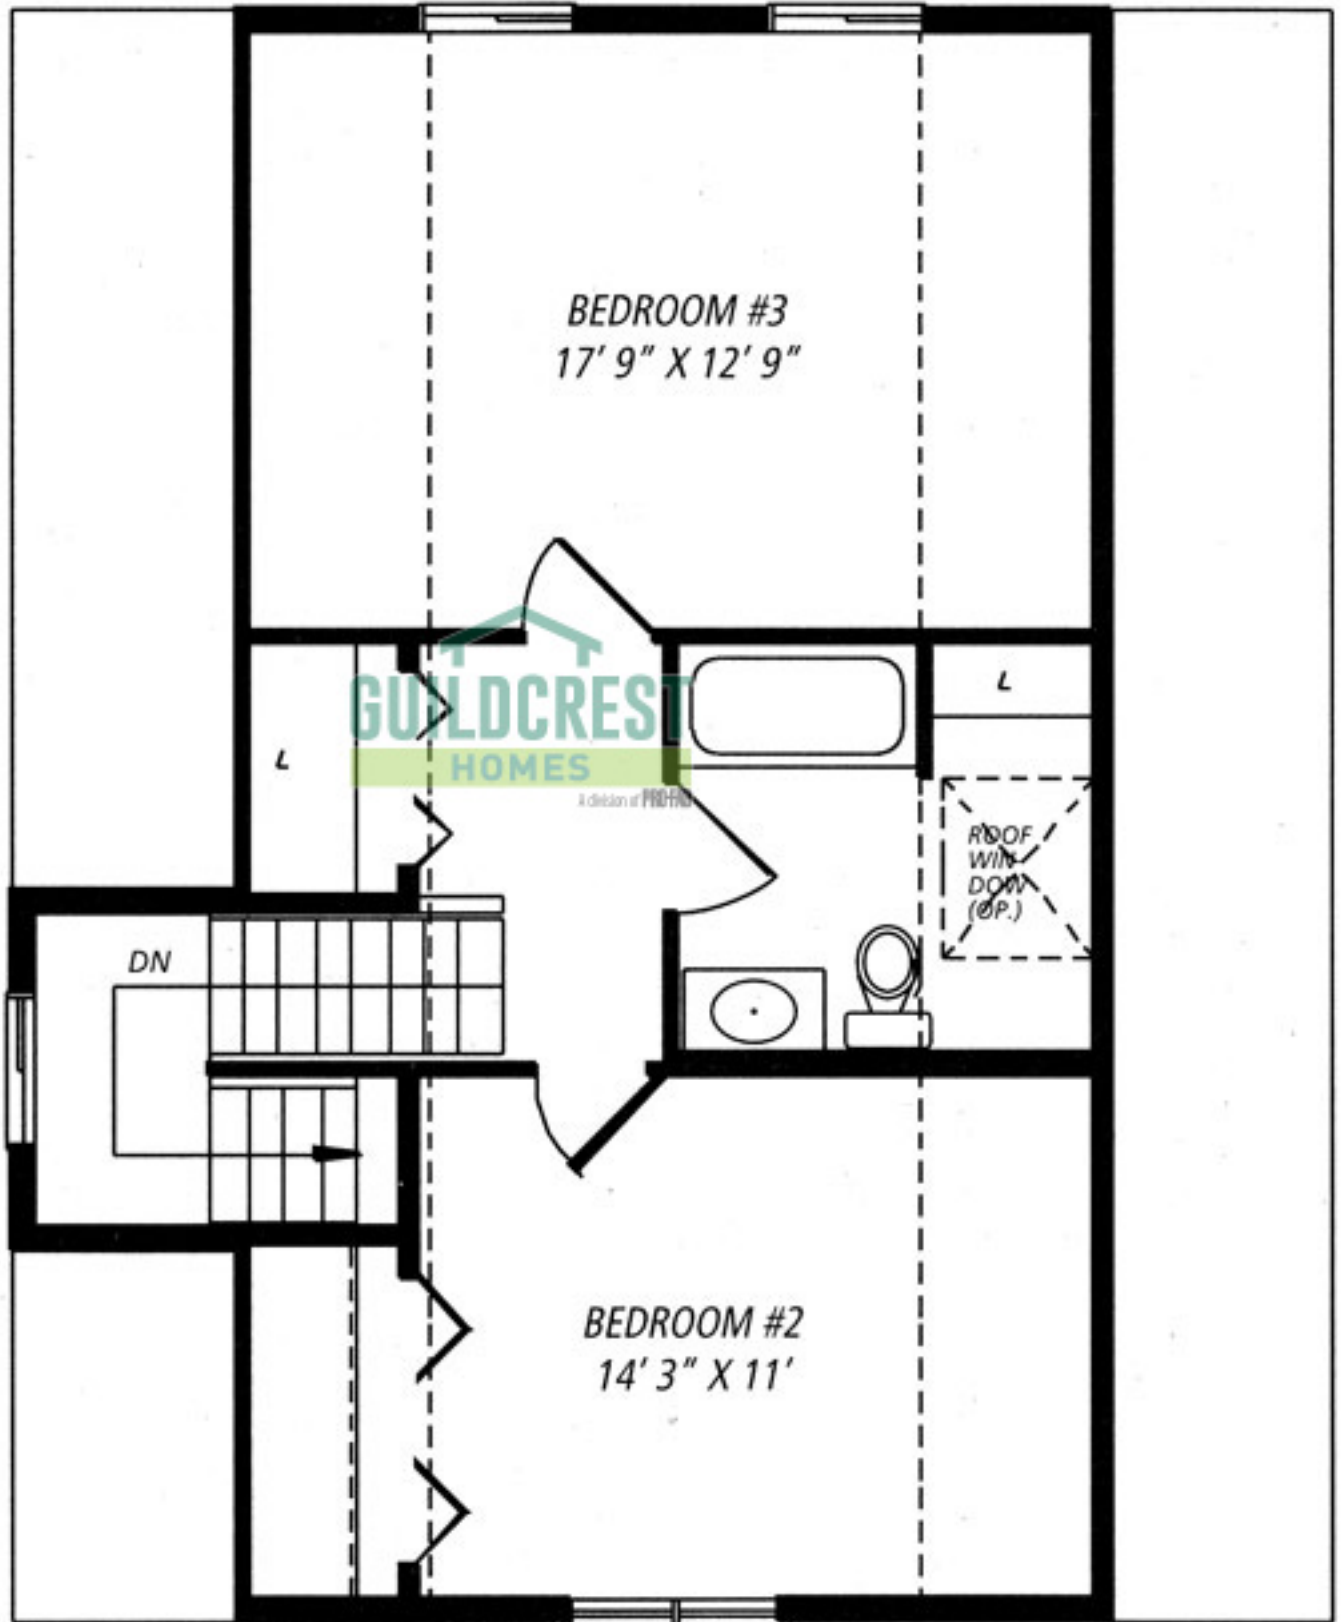

18' 4"

34'

BEDROOM #3
17' 9" X 12' 9"

GUILDCREST
HOMES

A Division of PRO-TRAC

ROOF
WITH
DOWN
(OP.)

DN

BEDROOM #2
14' 3" X 11'