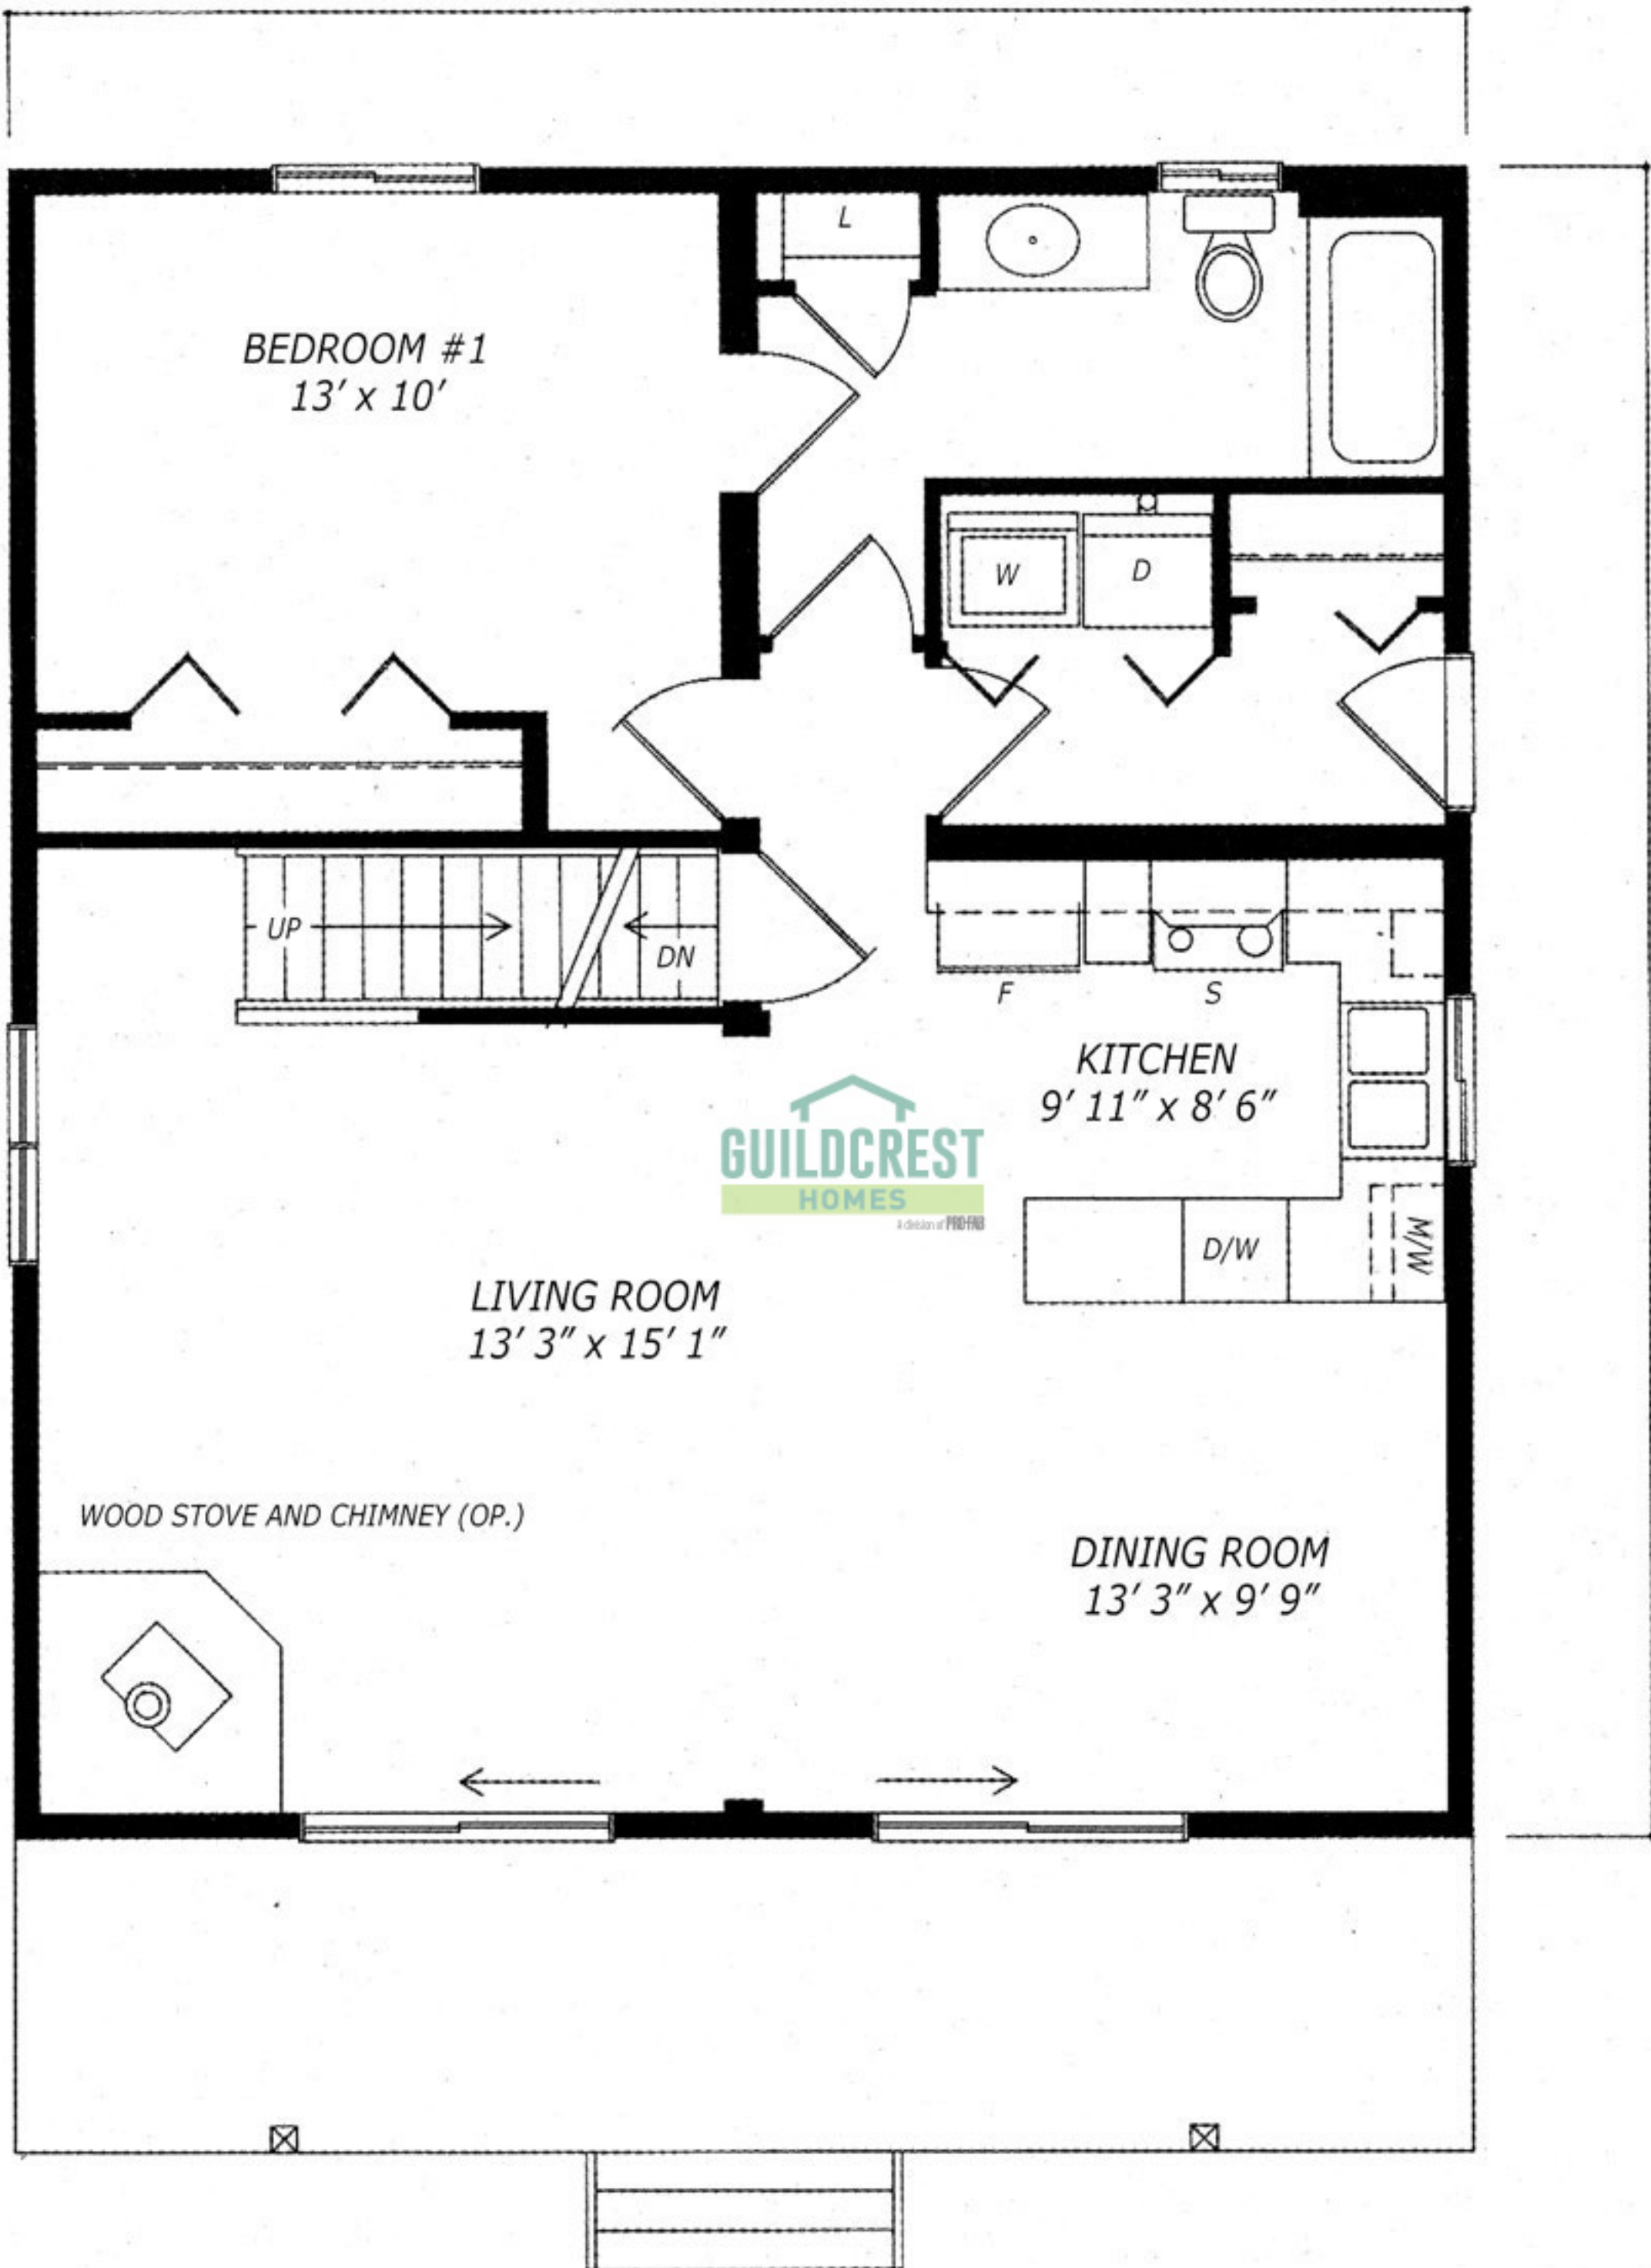

27' 9"

BEDROOM #1
13' x 10'

UP

DN

LIVING ROOM
13' 3" x 15' 1"

KITCHEN
9' 11" x 8' 6"

DINING ROOM
13' 3" x 9' 9"

WOOD STOVE AND CHIMNEY (OP.)

32'