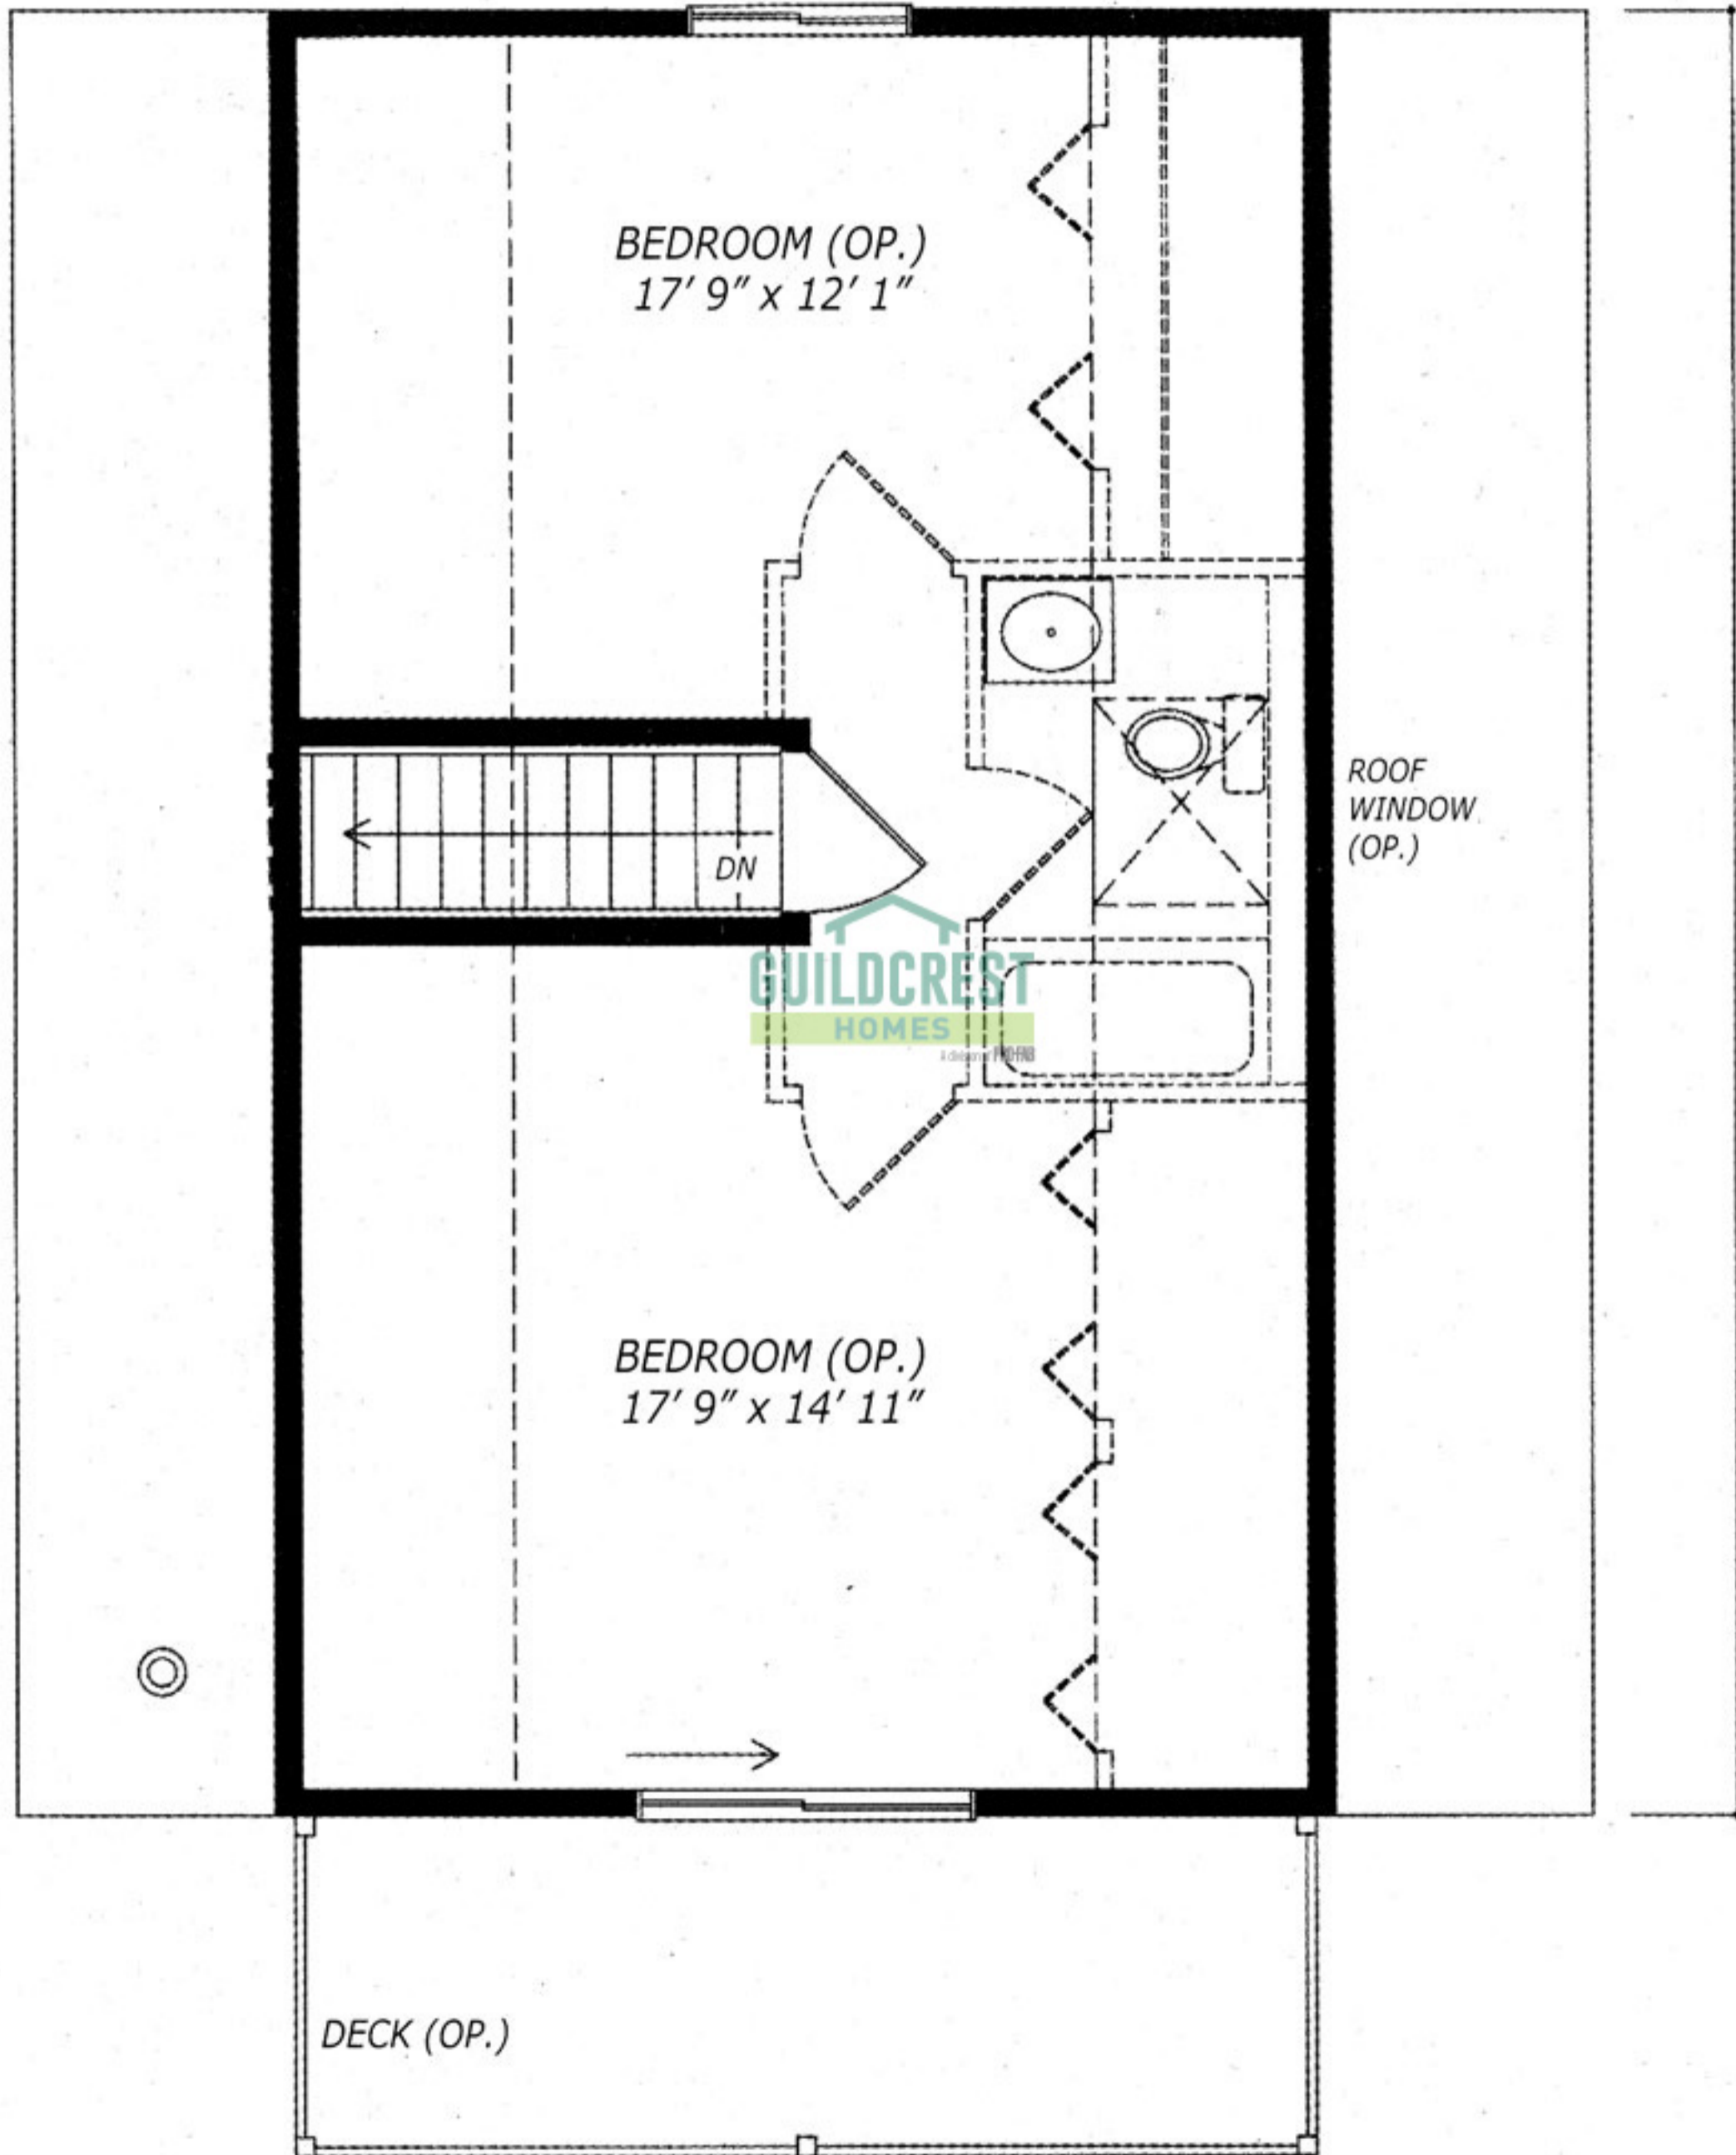

18' 8"

BEDROOM (OP.)  
17' 9" x 12' 1"

ROOF  
WINDOW  
(OP.)

DN

GUILDCREST  
HOMES

BEDROOM (OP.)  
17' 9" x 14' 11"

DECK (OP.)

32'